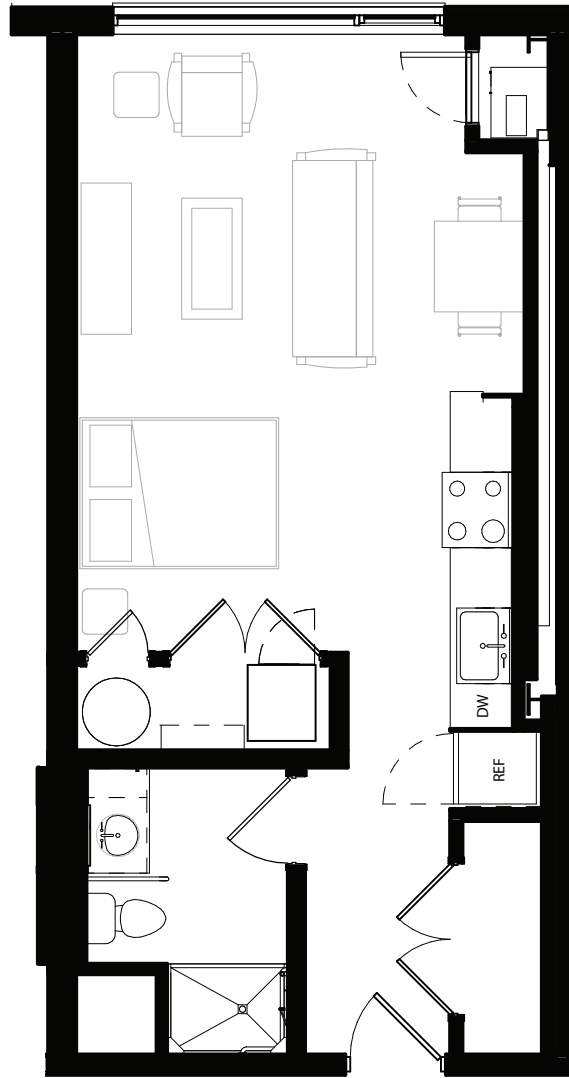

**EIGHTEEN
HIGH**
AT NEW HAVEN TOWERS

18 HIGH STREET, NEW HAVEN, CT 06511 • LEASING 203.782.0000

STUDIO

SAMPLE FLOORPLAN