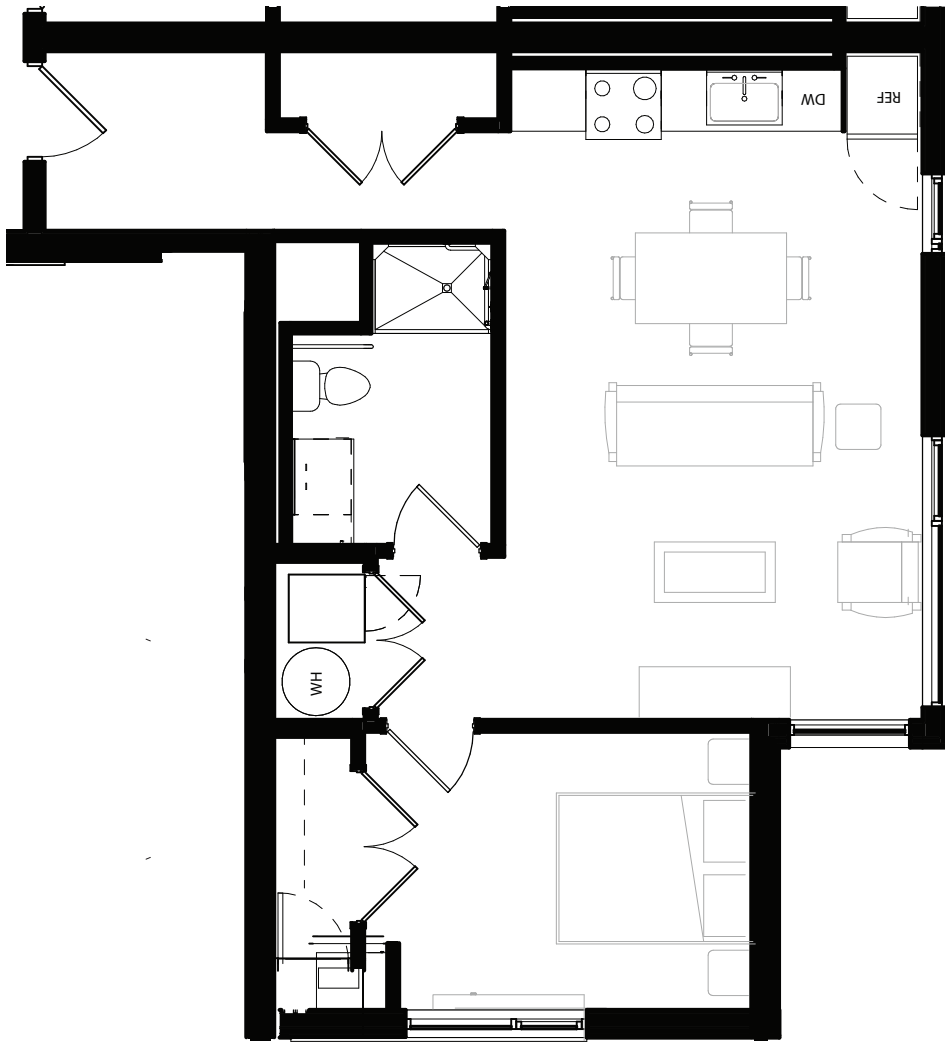

**EIGHTEEN
HIGH**
AT NEW HAVEN TOWERS

1 BEDROOM 1 BATHROOM

SAMPLE FLOORPLAN

18 HIGH STREET, NEW HAVEN, CT 06511 • LEASING 203.782.0000