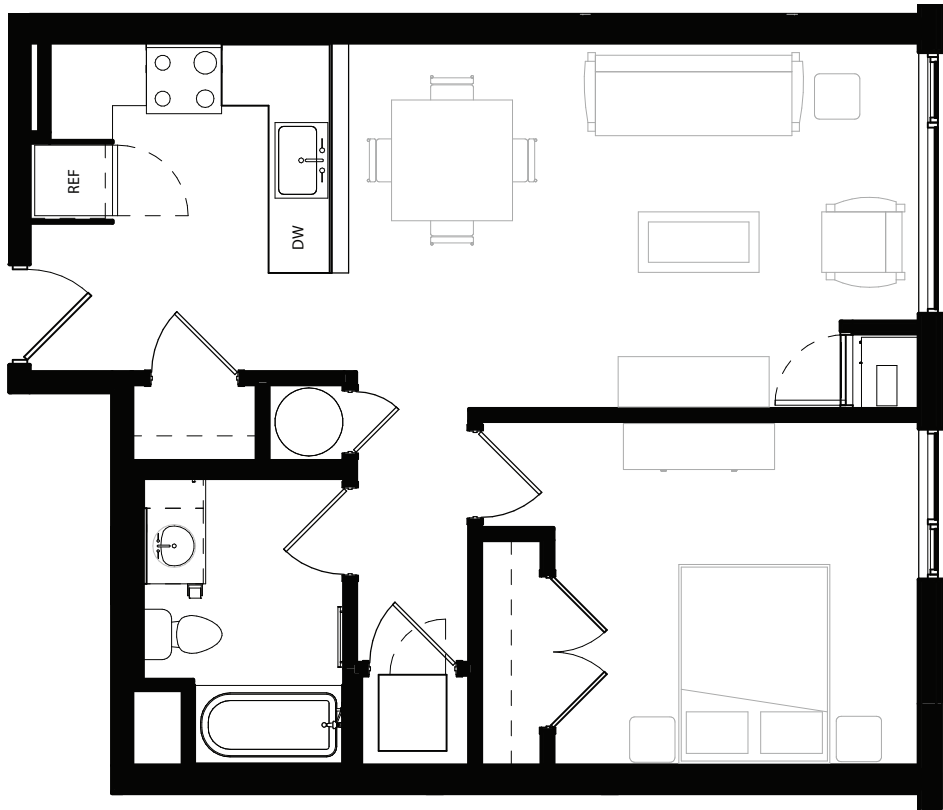

**EIGHTEEN
HIGH**
AT NEW HAVEN TOWERS

1 BEDROOM 1 BATHROOM

SAMPLE FLOORPLAN

18 HIGH STREET, NEW HAVEN, CT 06511 • LEASING 203.782.0000