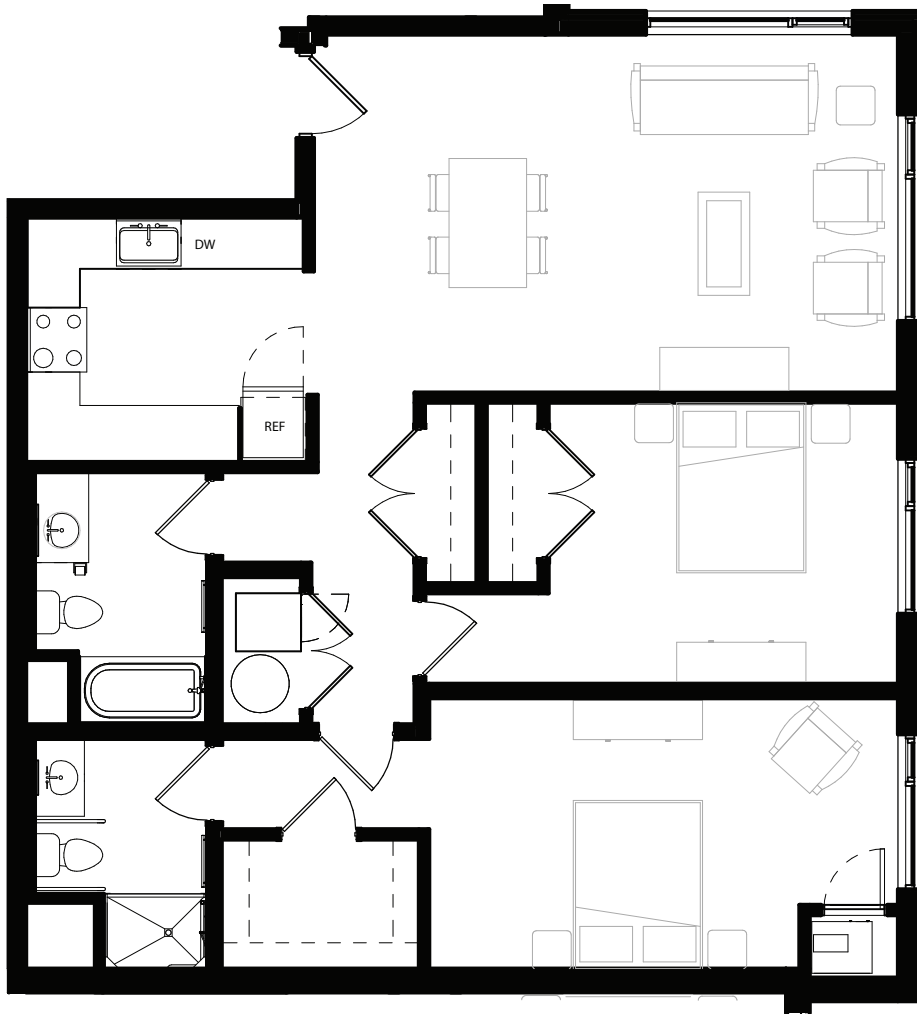

**EIGHTEEN  
HIGH**  
AT NEW HAVEN TOWERS

**2 BEDROOM 2 BATHROOM**

SAMPLE FLOORPLAN

18 HIGH STREET, NEW HAVEN, CT 06511 • LEASING 203.782.0000